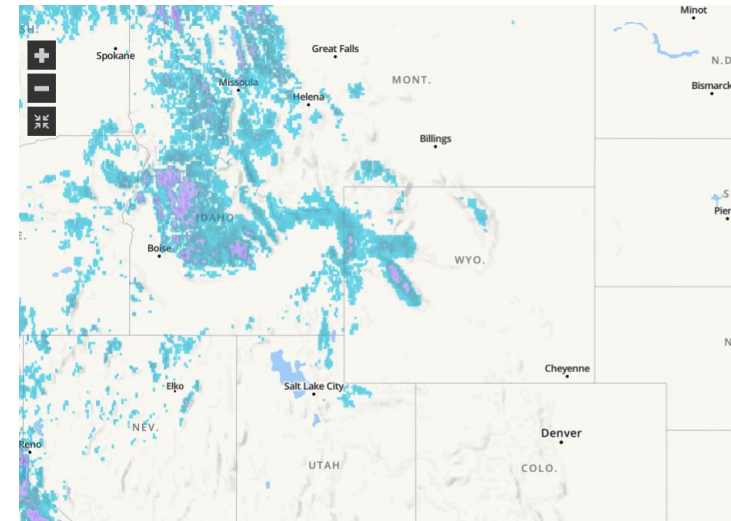

Weather

Cheyenne, WY

Thursday 11/19/2020	Friday 11/20/2020	Saturday 11/21/2020	Sunday 11/22/2020	Monday 11/23/2020	Tuesday 11/24/2020	Wednesday 11/25/2020
Cloudy High- 56 Low-29	Cloudy High-40 Low-25	Partly Cloudy High-46 Low-21	Sunny High-42 Low-24	Partly Cloudy High-54 Low- 28	Cloudy High-44 Low-31	Cloudy High-55 Low-27

EST- Eastern standard time

CST- Central standard time

MST- Mountain standard time

PST- Pacific standard time

- Possible chances of snow in the Northwest region of the state
- In South Laramie Range, Wyoming there is a warning for 58 mph winds in effect till 5 AM MST Thursday